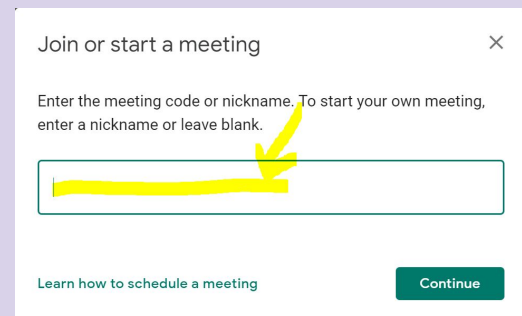

Day/Time	Meet Code
Monday 4:00 - 6:00pm	Monday_mvmstutoring
Tuesday 4:00 - 6:00pm	Tuesday_mvmstutoring
Wednesday 4:00 - 6:00pm	Wednesday_mvmstutoring
Thursday 4:00 - 6:00pm	Thursday_mvmstutoring
Saturday 9:00 - 12:00pm	Saturday_mvmstutoring